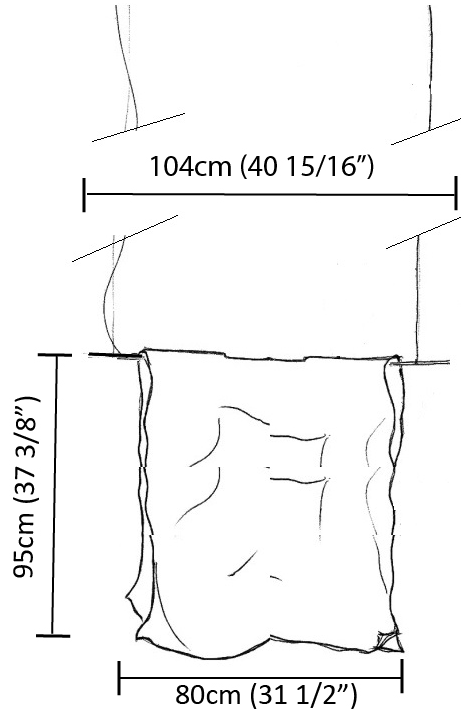

1. To build a product code in our configurator select the specify button on the base model # product page
2. To build a manual product code on this datasheet choose from the options listed below in blue font and add the suffix to the base model #

GENERAL

Series: Stendimi
Brand: Knikerboker
Division: Design
Mounting Type: Suspension
Mounting Location: Ceiling
Subcategory: Pendant

PHYSICAL

Shape: Abstract
Length (mm): 800
Length (in): 31 1/2
Height (mm): 950
Height (in): 37 3/8
Max. Overall Height (mm): 2950
Max. Overall Height (in): 116 1/8
Light Distribution: Direct / Indirect
Fixture Finish: EWH / EBK / MAN / COF / PRD / SLF / GLF / CLF / BRL / EWS / EWG / EWC / EWR / EBS / EBG / EBC / EBC / EBB / MAS / MAD / MAC / MAB / COS / CGO / CCL / CBL / PRS / PRG / PRC / PRB
Fixture Material: Metal
Cable Details: 2 Steel Cables 2000mm

ELECTRICAL

Lamp Type: LED
Total Output Wattage (W): 29.4
Dimming: 0-10V Dimming
Driver Included: Yes
Driver Location: Integrated
Driver Type: Constant Voltage - Universal
Driver Class: Class 2
Input Voltage (V): 120 - 277
Output Voltage (V): 24
Upon Request: (Not included - see components) Remote: 0-10Vdc dimming / (Included) Integral Non-dimming 277Vac

LED

Number of LEDs: 8 strips
Color Temperature (°K): 3000
Max. Delivered Lumen (lm): 3240
CRI: >80 CRI
Lamp Life (hrs): 50000

OPTICAL

RATINGS AND CERTIFICATIONS

Certified By: Certified for North American Standards
IP rating: IP20